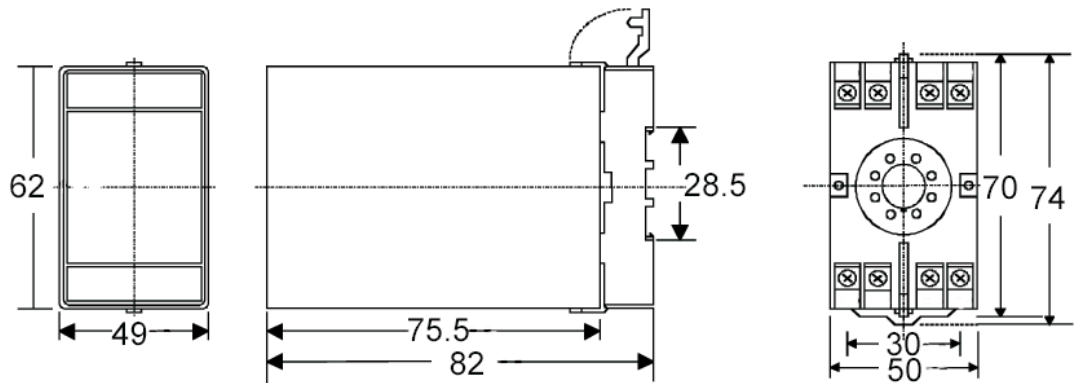

We provide your solutions

CDI-LCQS

CDI LEVEL CONTROLLERS

CDI-LCQS

FLOAT TYPE LEVEL SWITCH CONTROLLERS

CDI-LCQS

Specifications

Power	AC110V/220V
Output	Contact
Ambient Temp.	-20°C to +60°C
Switch type	Relay
Contact rating	250V 5A
Case material	ABS Plastic
Mounting	8 Pin Soket
Dimension	62x49x82(mm)

CDI-LCQ2S (SOCKET) DIMENSION

WIRING