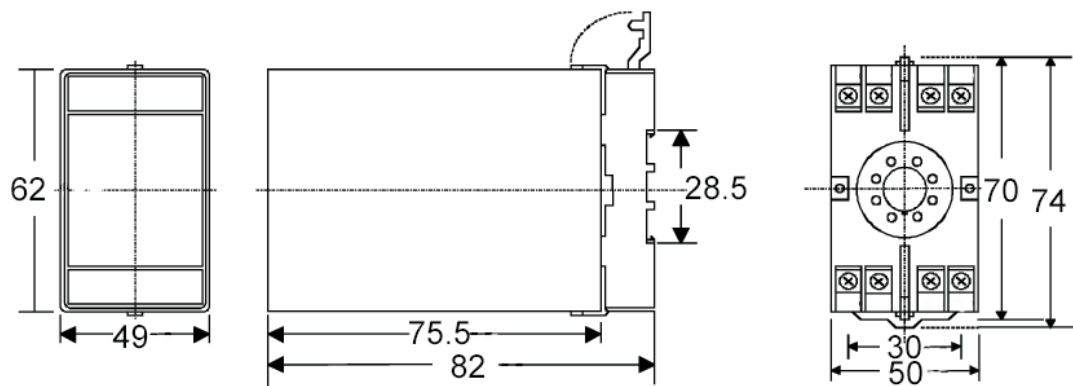

We provide your solutions

CDI LEVEL CONTROLLERS

CDI-LCES

FLOAT TYPE LEVEL SWITCH CONTROLLERS

CDI-LCES

Specifications

Power	AC110V/220V
Output	Contact
Ambient Temp.	-20°C to +60°C
Switch type	Relay
Contact rating	250V 5A
Case material	ABS Plastic
Mounting	8 Pin Soket
Dimension	62x49x82(mm)

CDI-LCE3S (SOCKET) DIMENSION

WIRING