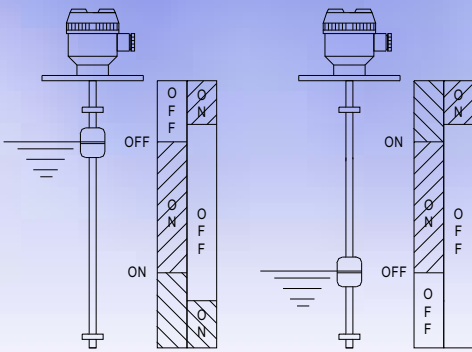

Supply pump & High/Low Alarm

Drain pump & High Alarm

Fluid Materials	Acid	Alkaline	Oil	Solvent
SUS304	X	△	◎	◎
SUS316	△	○	◎	◎
PP	○	○	○	X
PVDF	◎	◎	○	○

Note : ◎ = Excellent , ○ = Good , △ = Acceptable , X = Not good